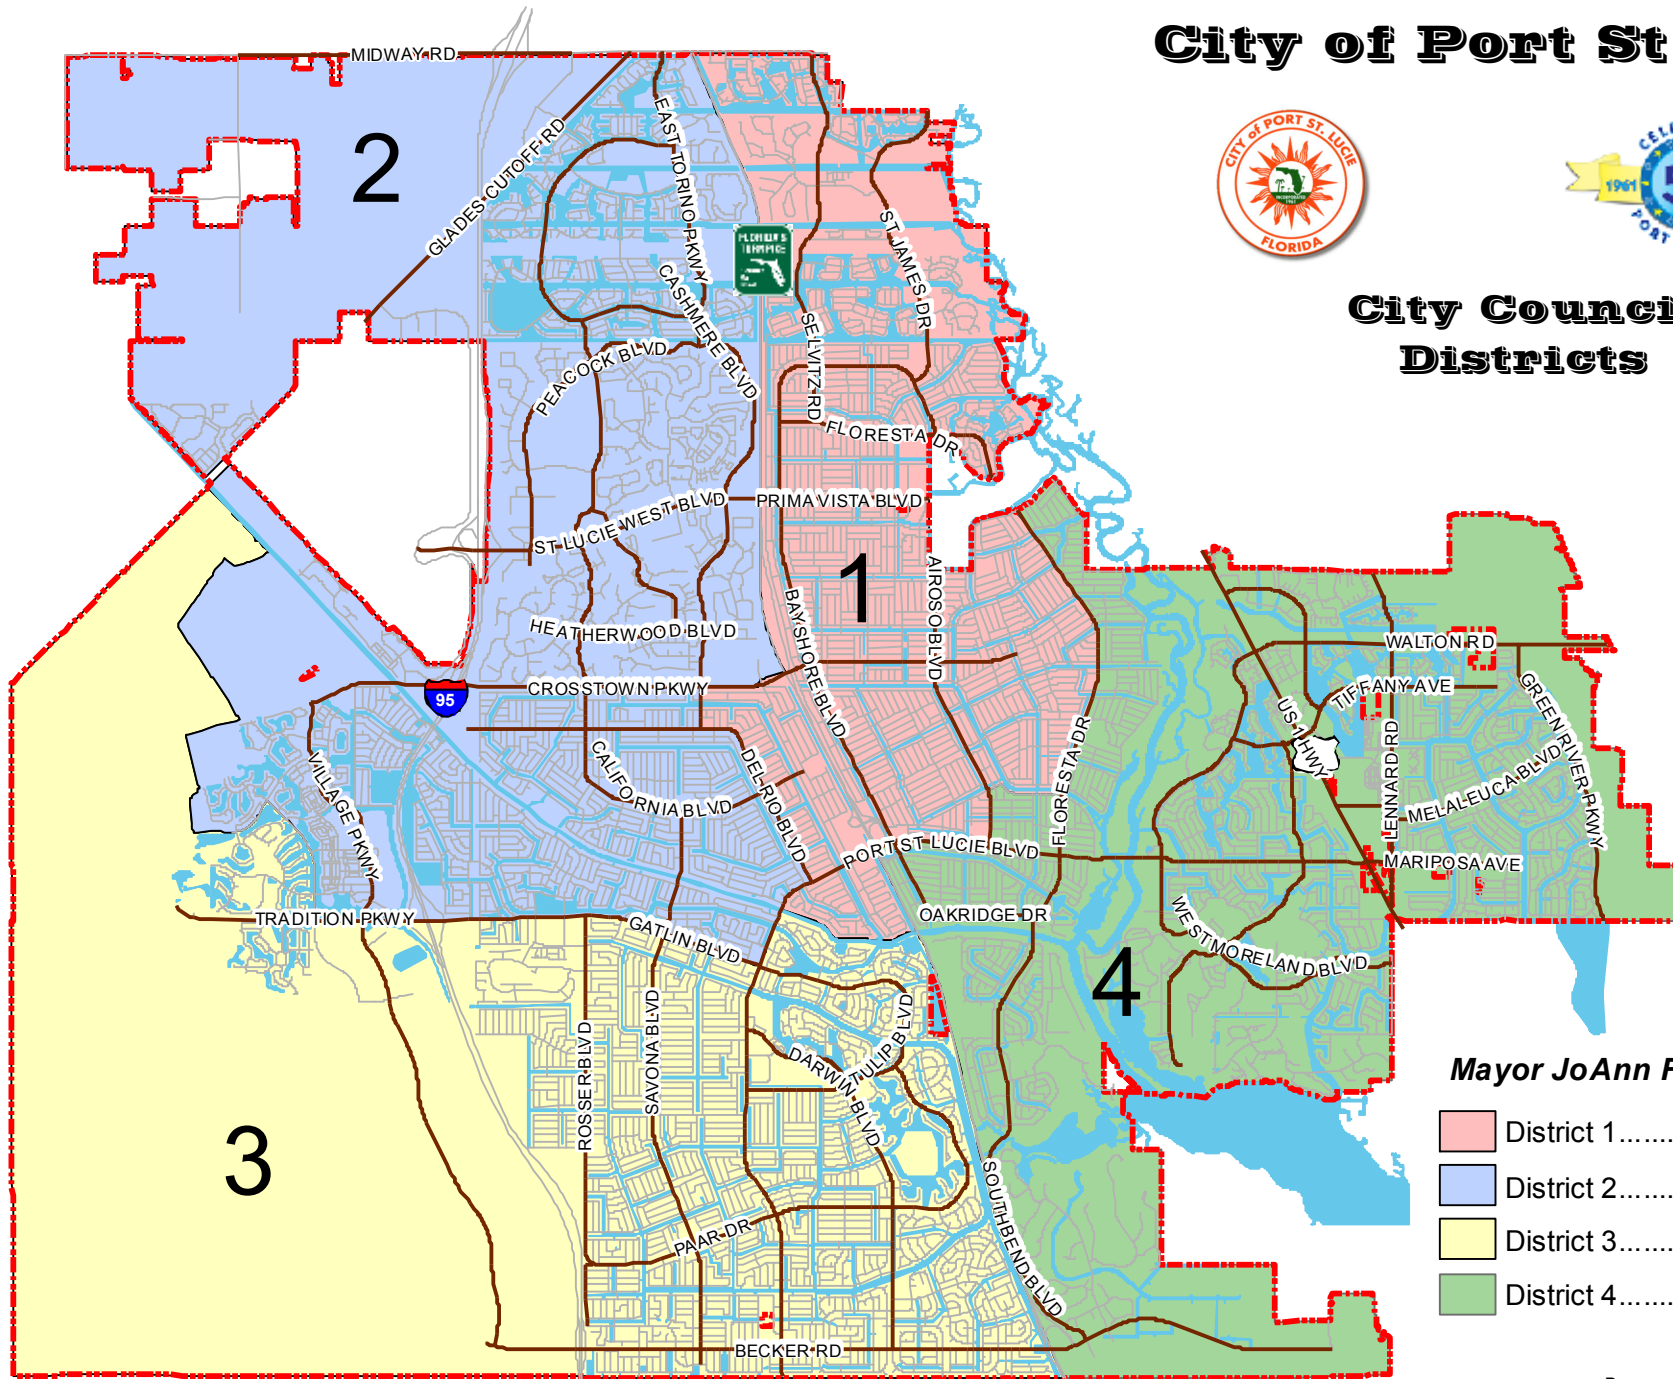

City of Port St Lucie

City Council Districts

Mayor JoAnn Faiella

- District 1Linda Bartz
- District 2Michelle Berger
- District 3Shannon Martin
- District 4Jack Kelly