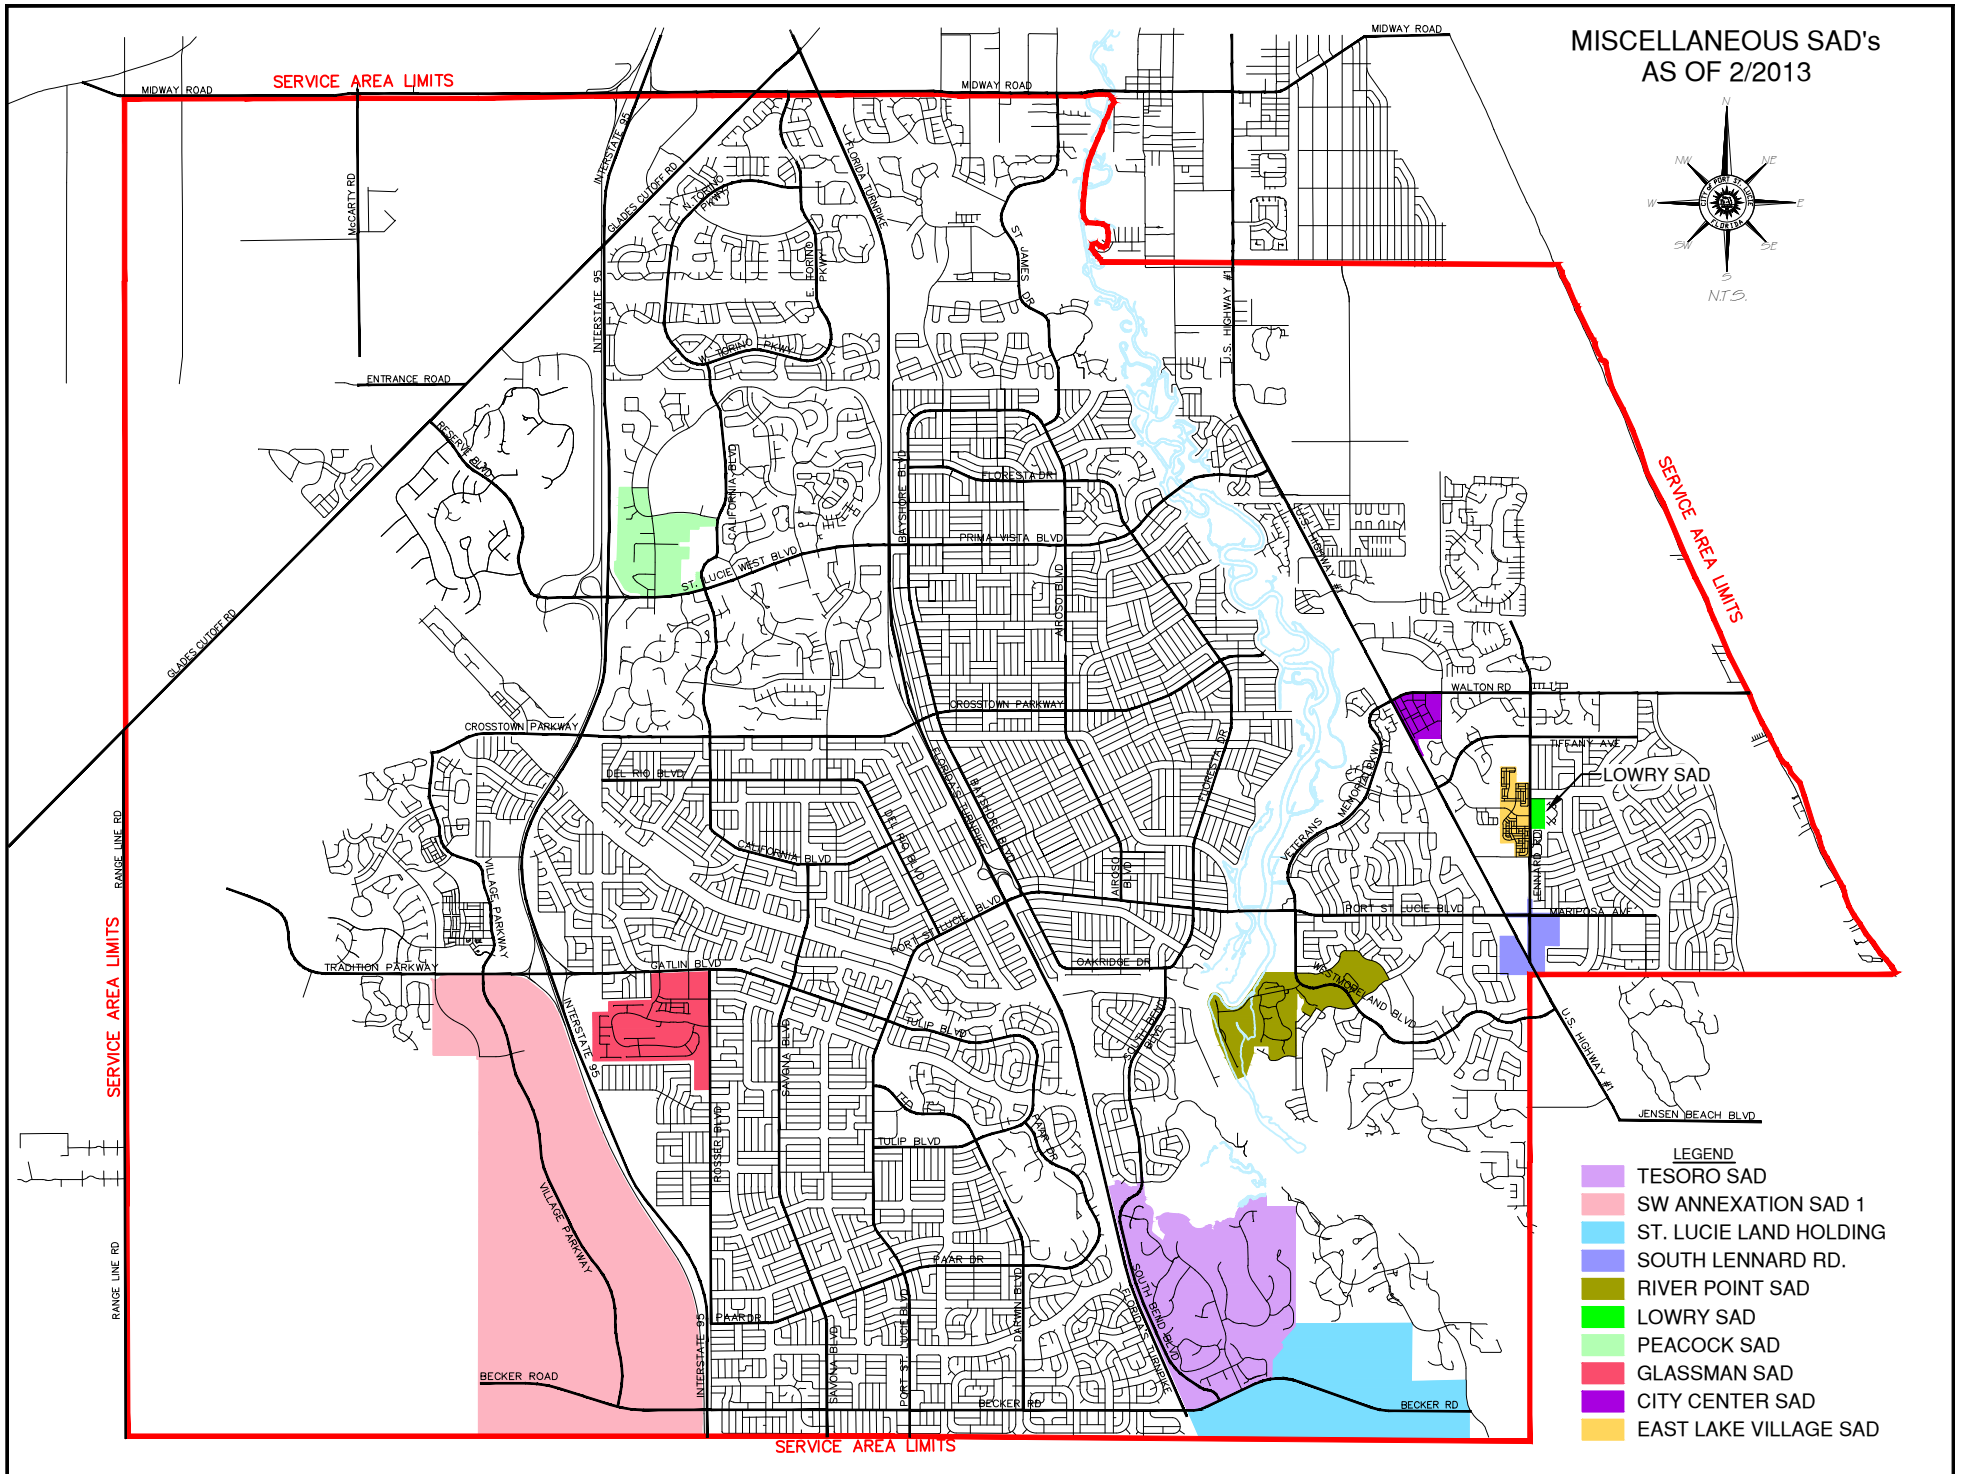

MISCELLANEOUS SAD's  
AS OF 2/2013

- LEGEND
- TESORO SAD
  - SW ANNEXATION SAD 1
  - ST. LUCIE LAND HOLDING
  - SOUTH LENNARD RD.
  - RIVER POINT SAD
  - LOWRY SAD
  - PEACOCK SAD
  - GLASSMAN SAD
  - CITY CENTER SAD
  - EAST LAKE VILLAGE SAD