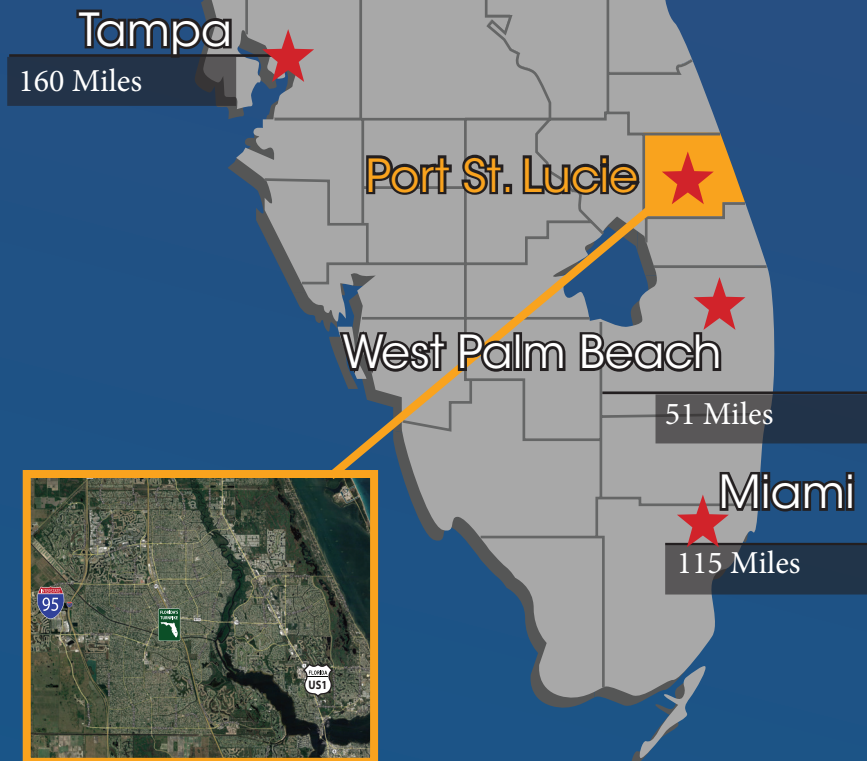

THE CITY OF PORT ST. LUCIE

Location

PSL is a sanctuary between two major metro areas: Miami and Orlando.

Located in the heart of the Treasure Coast, on Florida's southeast coast along the North Fork of the St. Lucie River. Less than one hour north of Palm Beach County.

Convenient access to Florida's Turnpike and Interstate 95 and international airports.

Safety

Safest Large City in Florida for seven consecutive years, according to the Florida Department of Law Enforcement.

The Eighth Safest City in America in 2017, according to Niche, a national company that researches and collects reviews on cities across the nation.

Prosperity

A growing City, offering the Florida lifestyle, with an affordable housing market. Ranked the Best Place in the Country for Millennials buying their first home, according to SmartAsset.com.

The new Crosstown Parkway Extension Project will provide a third bridge crossing of the St. Lucie River, opening up our east side to exciting, new economic opportunities.

Port St. Lucie is among the top big cities in the nation to start a new business, and it also had one of the most profitable housing markets in 2017, according to recently published studies.

Home of the world-famous New York Mets Spring Training, PGA golf courses and Club Med are just a taste of who we are.

“Port St. Lucie is a Safe, Beautiful, and Prosperous City for All People - Your Hometown”