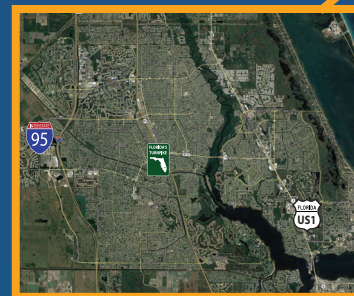

THE CITY OF PORT ST. LUCIE

Location

PSL is a sanctuary between two major metro areas: Miami and Orlando.

Located in the heart of the Treasure Coast, on Florida's southeast coast along the North Fork of the St. Lucie River. Less than one hour north of Palm Beach County.

Convenient access to Florida's Turnpike and Interstate 95 and international airports.

Safety

Safest Large City in Florida for seven consecutive years, according to the Florida Department of Law Enforcement.

The Eighth Safest City in America in 2017, according to Niche, a national company that researches and collects reviews on cities across the nation.

Prosperity

A growing City, offering the Florida lifestyle, with an affordable housing market. Ranked the Best Place in the Country for Millennials buying their first home, according to SmartAsset.com.

The new Crosstown Parkway Extension Project will provide a third bridge crossing of the St. Lucie River, opening up our east side to exciting, new economic opportunities.

Port St. Lucie is among the top big cities in the nation to start a new business, and it also had one of the most profitable housing markets in 2017, according to recently published studies.

Home of the world-famous New York Mets Spring Training, PGA golf courses and Club Med are just a taste of who we are.

“Port St. Lucie is a Safe, Beautiful, and Prosperous City for All People - Your Hometown”