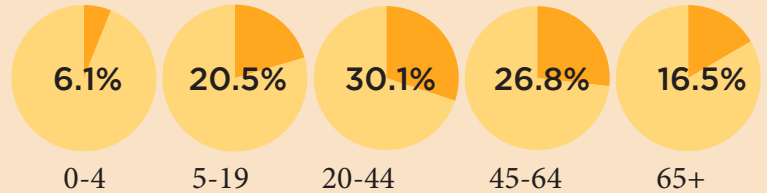

BIG CITY OPPORTUNITIES WITHOUT THE BIG CITY HASSLE!

PSL AT A GLANCE

120
Square Miles

185,132
Population

THIRD
Largest City
in South Florida

EIGHTH
Largest City
in the State

Gender Breakdown

53.1%

49.9%

OVER 80% OF
THE POPULATION
IS
UNDER 65
YEARS OLD

AGES

DEMOGRAPHICS

ANNUAL INCOME

* 2014 Consumer Expenditure Surveys, Bureau of Labor Statistics.

\$70K+
Average
household
income
within 30 miles
radius